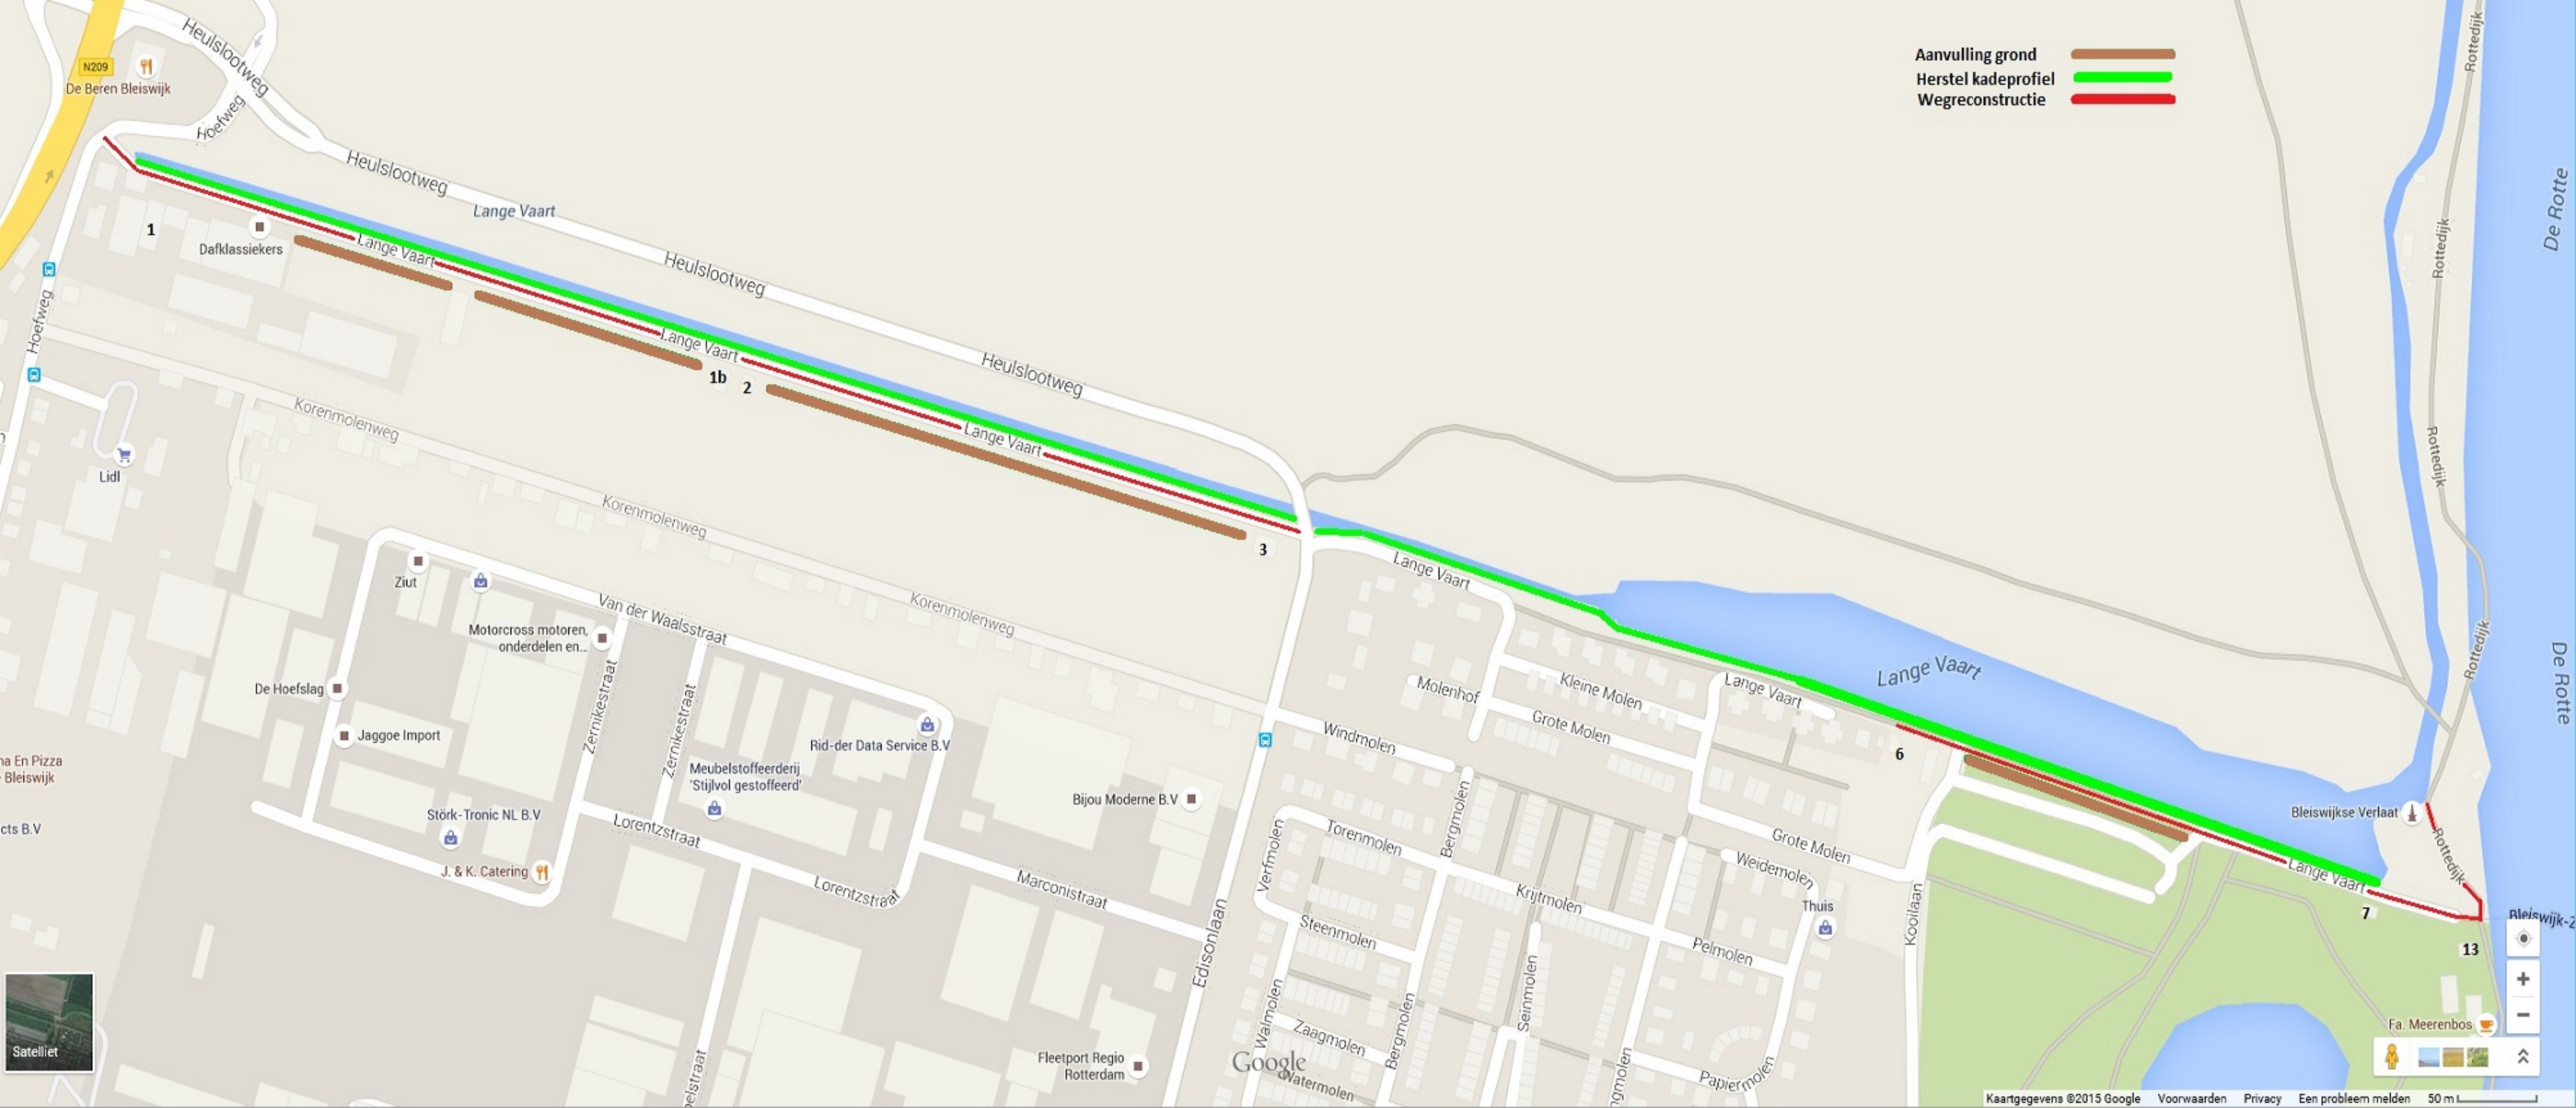

Aanvulling grond 
Herstel kadeprofiel 
Wegreconstructie 

Map navigation controls including a person icon, a street view icon, a zoom in (+) button, a zoom out (-) button, and a home icon.